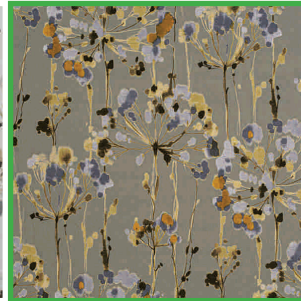

silverhaze

(C) Clareview + 1 new color

thunder grey

lakeland blue

balsam

2024 Fabric Collection - C PRICE GROUP

(C) Dandelion + 1 new color

blue

pink

slate

botanical grey

(C) Daria

mineral

wheat

(C) Fiori

blue