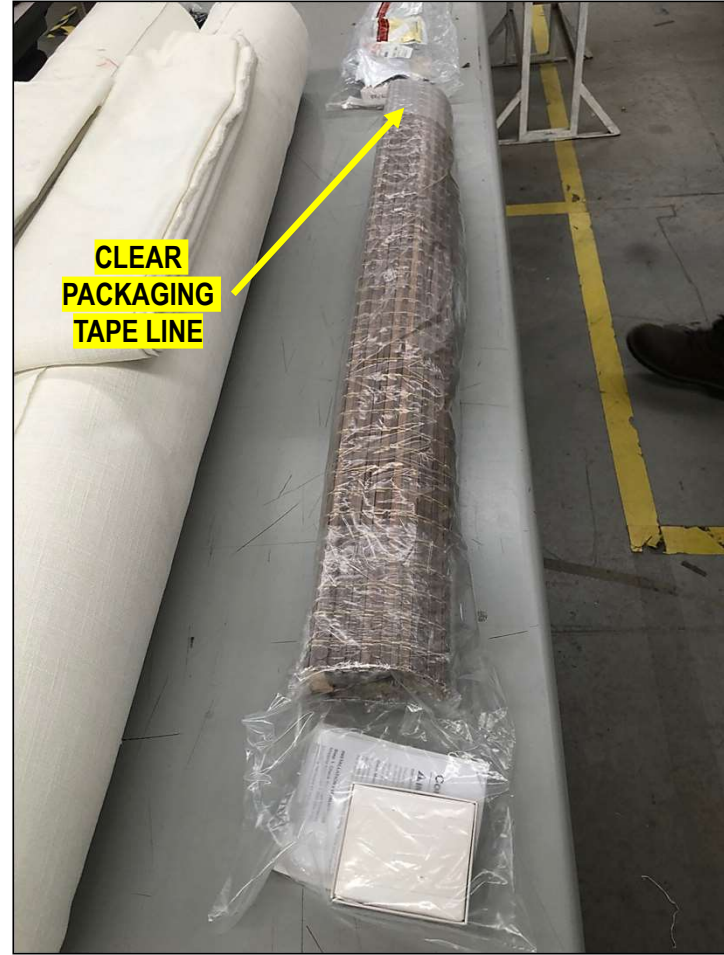

**CLEAR
PACKAGING
TAPE LINE**

Change description:

Reduce from three clear packaging tape lines to one on each polybag.

(Hemtack will make this change)