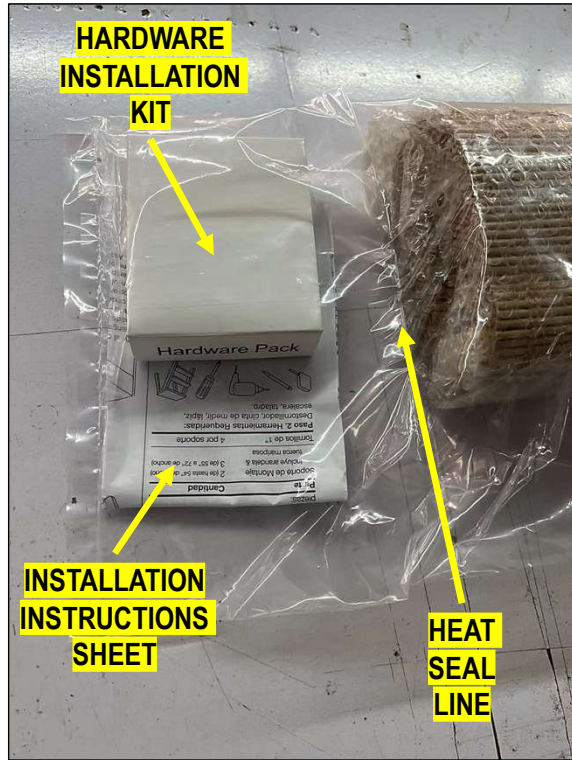

Change description:

Package hardware installation kit and installation instructions sheet in separate section of the polybag.

(Supplier will make this change)